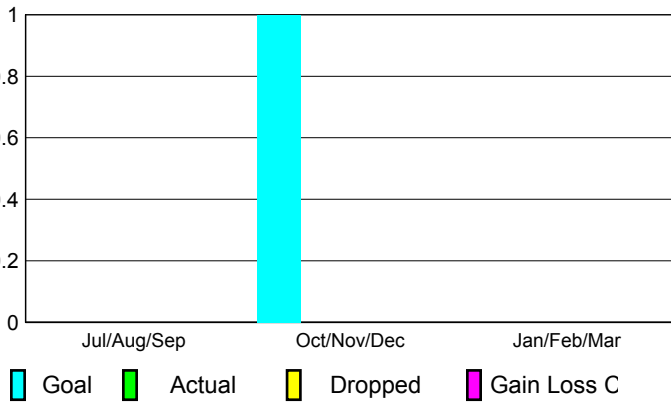

2009-2010 GMT Quarterly Report for District (or Undistricted) **District N 3**

GMT: TERRY GRAHAM

Location: NEWFOUNDLAND-LABRADOR

GMT CA: 2

CLUBS

Club Results
2009-2010

Clubs
2008-2009

Month	New Club Goal	Actual New Clubs	Actual Dropped Clubs	Gain/Loss of Clubs	Gain/Loss of Clubs
Jul/Aug/Sep	0	0	0	0	0
Oct/Nov/Dec	1	0	0	0	0
Jan/Feb/Mar	0	0	0	0	0
Totals	1	0	0	0	0

Club Results 2009-2010

Goal, New, Dropped, Gain/Loss

Comparison of Club Gain/Loss

Current Year Compared to the Previous Year

YTD Status Quo Clubs 2009-2010

Status Quo Clubs Compared to Status Quo Members

MEMBERSHIP