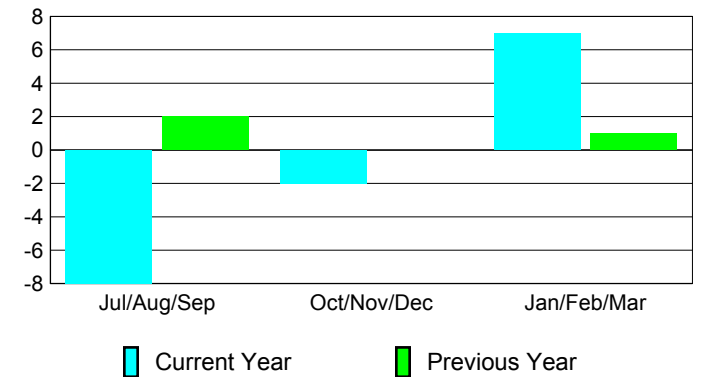

Membership Results
2009-2010

Membership
2008-2009

Month	Net Memb Goal	Actual New Memb	Actual Dropped Memb	Gain/Loss of Memb	Gain/Loss of Memb
Jul/Aug/Sep	0	4	-12	-8	2
Oct/Nov/Dec	10	19	-21	-2	0
Jan/Feb/Mar	1	30	-23	7	1
Totals	11	53	-56	-3	3

Membership Results 2009-2010

Goal, New, Dropped, Gain/Loss

Comparison of Membership Gain/Loss

Current Year Compared to the Previous Year

Gender Comparison 2009-2010