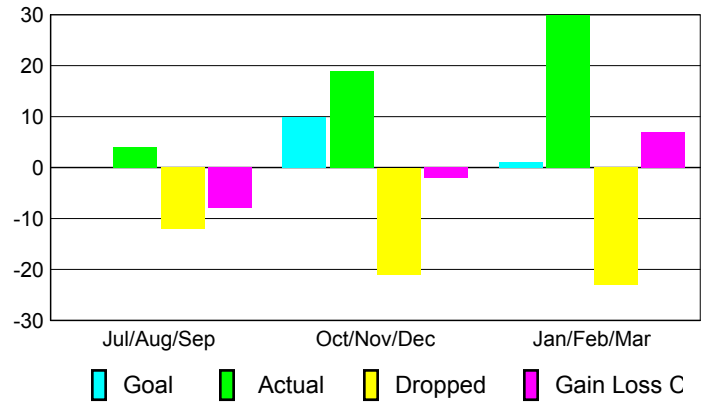

Membership Results 2009-2010

Goal, New, Dropped, Gain/Loss